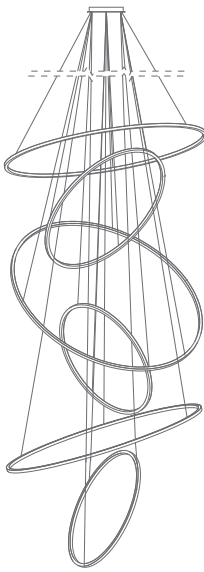

code: VRM60 (6 tiers)

Collection: VORM

LED Pendant (Chandelier)

Installation: **INDOOR / Ceiling / Suspended**

Main material: **Aluminum, PC**

Protection class: **IP40**

Finishing:

Polished Metal

Almond Gold

Rose Gold

Copper

Chrome

Nickel

profile size: 20x20mm

adjustable drop height on 1.2mm

stainless steel suspension cables

6 tiers:

Ø 150, 120, 100, 80, 60, 40cm

Light source: **Integral LED lighting CRI90+**

Power supply: **Input Voltage: 110V-240V**

Output Voltage: 24V

Triac DALI dimmer (5%-100%)

Power to fixtures: **Via suspension cables**