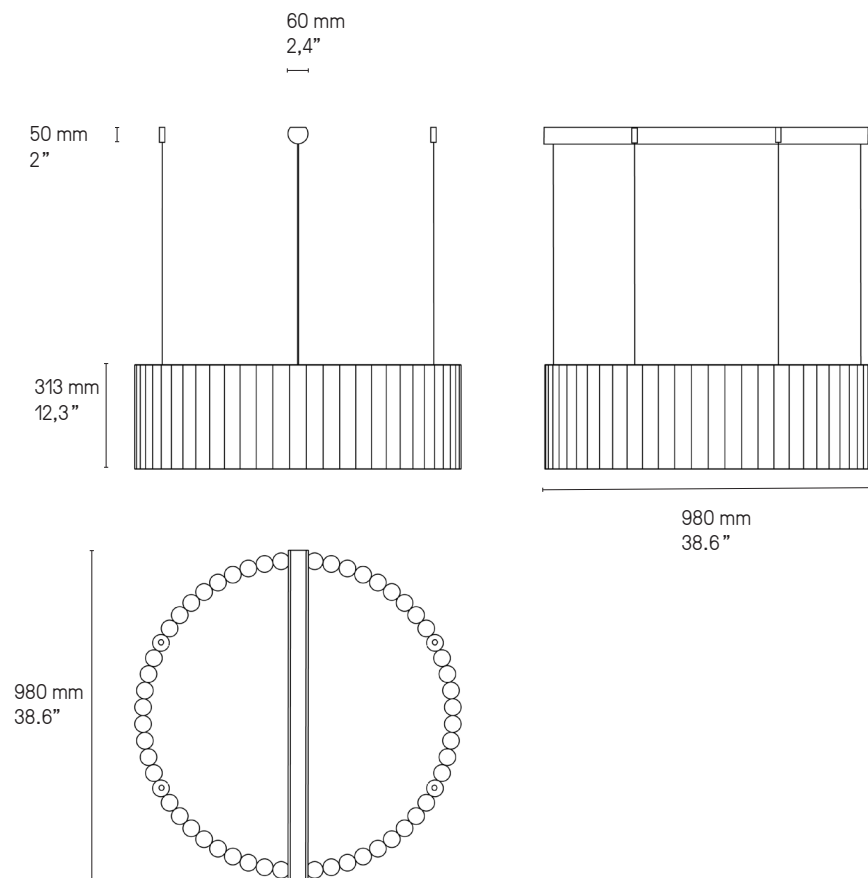

Metal cable and transparent electric cable
The standard height of the cables is 2 meters (79") but can be adjusted to less during installation.

**Source
Lamping****Applique – Wall light Gamma**

LED intégrée	600 lm	2700°K
Integrated LED	600 lm	2700°K

950 mm
 37.4"

Suspension-Pendant
 Gamma L19 SB

Suspension – Pendant Gamma R 40

27 x Tubes laiton - 13 x Tubes diffuseurs
 27 x Brass tubes - 13 x Diffuser tubes

Suspension – Pendant Gamma R 58

40 x Tubes laiton - 18 x Tubes diffuseurs
 40 x Brass tubes - 18 x Diffuser tubes