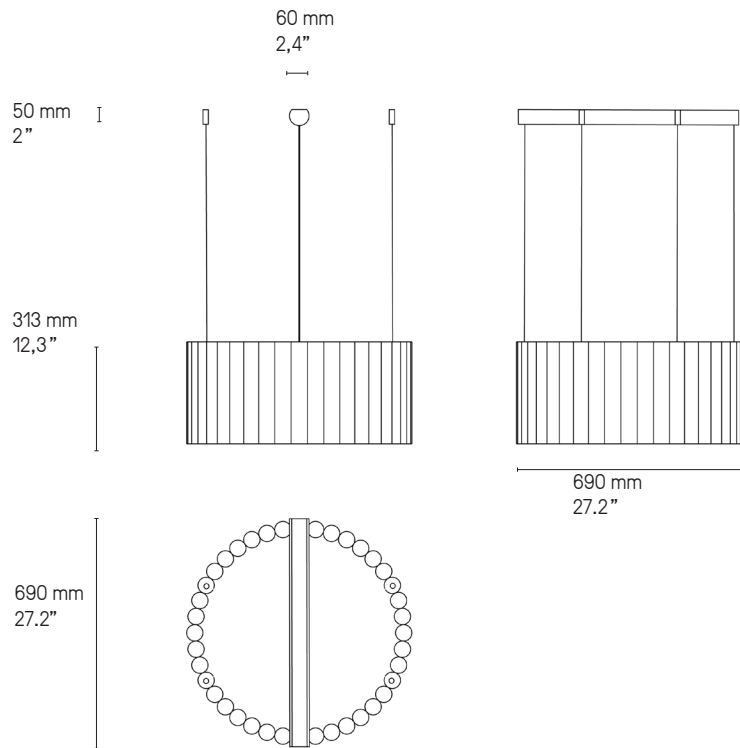

Suspension – Pendant Gamma R 40

27 x Tubes laiton - 13 x Tubes diffuseurs
27 x Brass tubes - 13 x Diffuser tubes