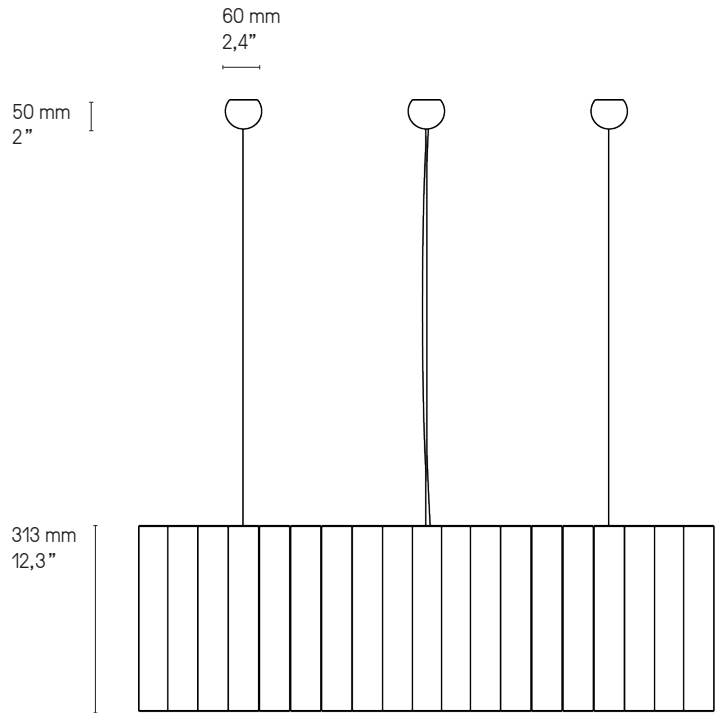

Metal cable and transparent electric cable
The standard height of the cables is 2 meters (79") but can be adjusted to less during installation.

**Source
Lamping****Applique – Wall light Gamma**

LED intégrée	600 lm	2700°K
Integrated LED	600 lm	2700°K

Applique-Wall light
 Gamma SG

Suspension – Pendant Gamma L 5

3 x Tubes laiton - 2 x Tubes diffuseurs
 3 x Brass tubes - 2 x Diffuser tubes

Suspension – Pendant Gamma L 19

13 x Tubes laiton - 6 x Tubes diffuseurs
 13 x Brass tubes - 6 x Diffuser tubes