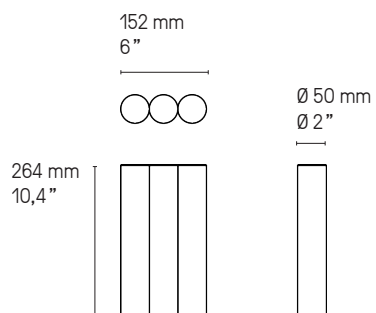

Applique – Wall light Gamma

1 x Tube laiton - 2 x Tubes diffuseurs
1 x Brass tube - 2 x Diffuser tubes

Applique-Wall light
Gamma SG