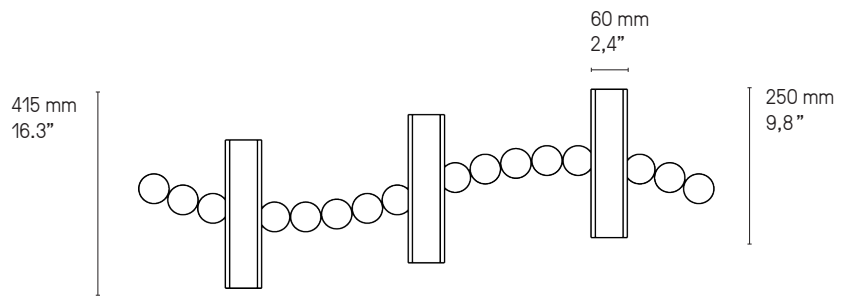

Suspension – Pendant Gamma L 19

13 x Tubes laiton - 6 x Tubes diffuseurs
13 x Brass tubes - 6 x Diffuser tubes

950 mm
37.4"