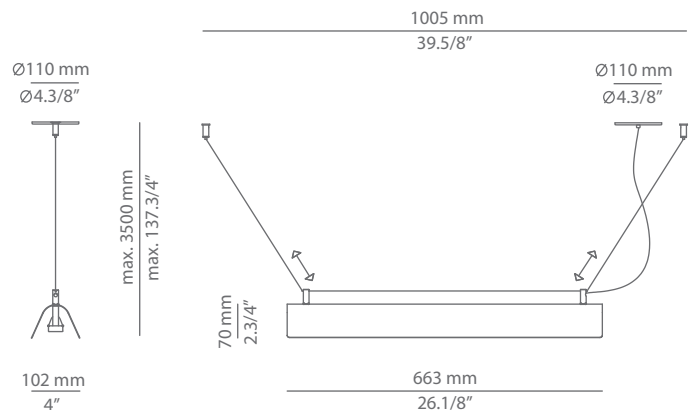

SPECIAL REQUIREMENTS

Custom finishes and versions

We offer custom plated or RAL finishes. Alternate lamping and sizes available for projects. Consult our offices.