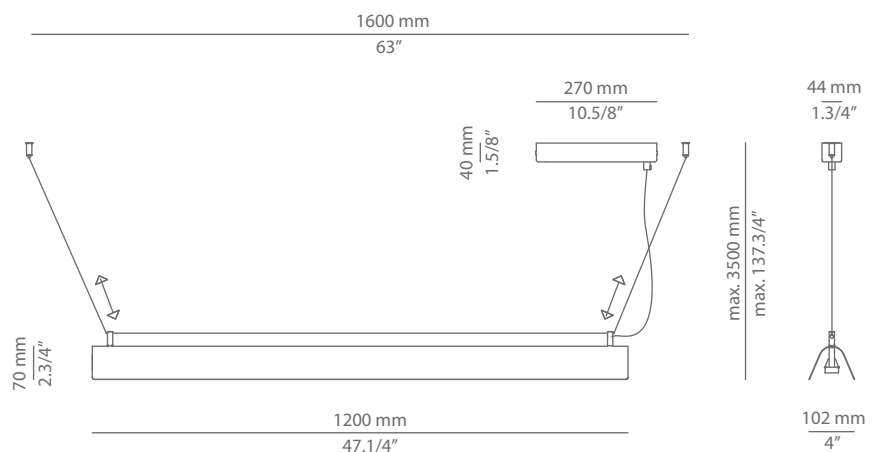

Special instructions

GADA T-3924R

recessed suspension lamp

Date	Type
Project	
Location	
Model #	Quantity
Specifier	

Description

Metallic table lamp providing direct and indirect light. The shade can be tilted after installation to direct the light. Possibility of personalizing the shade in different vinyl finishes. Adjustable height. Recessed canopy and remote driver. False ceiling for recessed canopy is required Ø 55mm drill.

Pictures above might not show the specified dimensions or material. They are for illustration purposes only.

Ordering information

Product Code	Lamp	Canopy	Metal Finish
T-3924R  Ø 55mm drill on dropped ceiling	LED 15,5W (led included) E (3000K / Ang 90° / >90 CRI / 500mA) 230V / Typ* 2515 lumens Non dimmable	26 BLK Black 71 WH White	74 WH White CUSTOM Textured vinyl 50 MM Marble 51 CT Concrete 52 WD Wood CUSTOM

Special instructions

GADA T-3925R

recessed suspension lamp

Date	Type
Project	
Location	
Model #	Quantity
Specifier	

Description

Metallic table lamp providing direct and indirect light. The shade can be tilted after installation to direct the light. Possibility of personalizing the shade in different vinyl finishes. Adjustable height. Recessed canopy and remote driver. False ceiling for recessed canopy is required Ø 55mm drill.