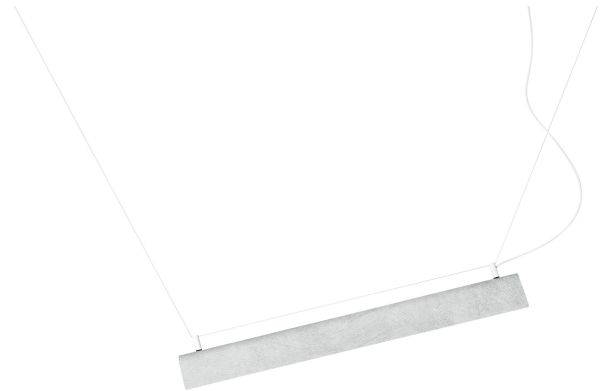

GADA T-3924S

surface suspension lamp

Date	Type
Project	
Location	
Model #	Quantity
Specifier	

Description

Metallic table lamp providing direct and indirect light. The shade can be tilted after installation to direct the light. Possibility of personalizing the shade in different vinyl finishes. Adjustable height.

Special instructions

GADA T-3924R

recessed suspension lamp

Date	Type
Project	
Location	
Model #	Quantity
Specifier	

Description

Metallic table lamp providing direct and indirect light. The shade can be tilted after installation to direct the light. Possibility of personalizing the shade in different vinyl finishes. Adjustable height. Recessed canopy and remote driver. False ceiling for recessed canopy is required Ø 55mm drill.

Pictures above might not show the specified dimensions or material. They are for illustration purposes only.

Ordering information

Product Code	Lamp	Canopy	Metal Finish
T-3924R  Ø 55mm drill on dropped ceiling	LED 15,5W (led included) E (3000K / Ang 90° / >90 CRI / 500mA) 230V / Typ* 2515 lumens Non dimmable	26 BLK Black 71 WH White	74 WH White CUSTOM Textured vinyl 50 MM Marble 51 CT Concrete 52 WD Wood CUSTOM

Special instructions

GADA T-3925R

recessed suspension lamp

Date	Type
Project	
Location	
Model #	Quantity
Specifier	

Description

Metallic table lamp providing direct and indirect light. The shade can be tilted after installation to direct the light. Possibility of personalizing the shade in different vinyl finishes. Adjustable height. Recessed canopy and remote driver. False ceiling for recessed canopy is required Ø 55mm drill.