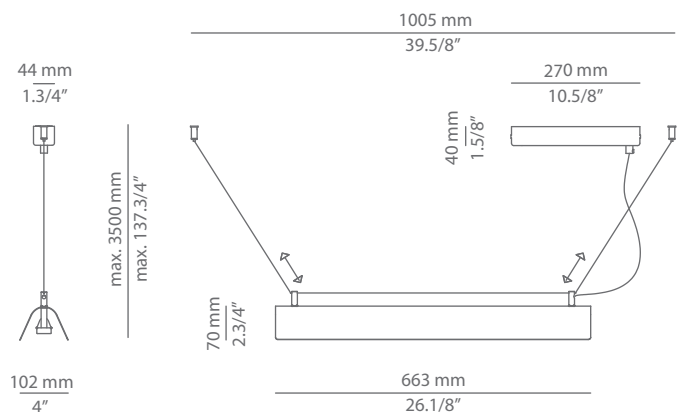

GADA T-3924S

surface suspension lamp

Date	Type
Project	
Location	
Model #	Quantity
Specifier	

Description

Metallic table lamp providing direct and indirect light. The shade can be tilted after installation to direct the light. Possibility of personalizing the shade in different vinyl finishes. Adjustable height.

Pictures above might not show the specified dimensions or material. They are for illustration purposes only.

Ordering information

Product Code	Lamp	Canopy	Metal Finish
T-3924S	LED 15,5W (led included) (3000K / Ang 90° / >90 CRI / 500mA) 230V / Typ* 2515 lumens Non dimmable	26 BLK Black 71 WH White	74 WH White CUSTOM
			Textured vinyl 50 MM Marble 51 CT Concrete 52 WD Wood CUSTOM

Special instructions

GADA T-3924R

recessed suspension lamp

Date	Type
Project	
Location	
Model #	Quantity
Specifier	

Description

Metallic table lamp providing direct and indirect light. The shade can be tilted after installation to direct the light. Possibility of personalizing the shade in different vinyl finishes. Adjustable height. Recessed canopy and remote driver. False ceiling for recessed canopy is required Ø 55mm drill.

Pictures above might not show the specified dimensions or material. They are for illustration purposes only.

Ordering information

Product Code	Lamp	Canopy	Metal Finish
T-3924R  Ø 55mm drill on dropped ceiling	LED 15,5W (led included) E (3000K / Ang 90° / >90 CRI / 500mA) 230V / Typ* 2515 lumens Non dimmable	26 BLK Black 71 WH White	74 WH White CUSTOM Textured vinyl 50 MM Marble 51 CT Concrete 52 WD Wood CUSTOM