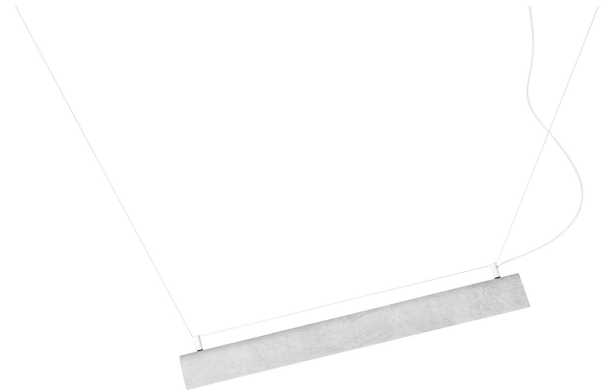

GADA T-3924S

surface suspension lamp

Date	Type
Project	
Location	
Model #	Quantity
Specifier	

Description

Metallic table lamp providing direct and indirect light. The shade can be tilted after installation to direct the light. Possibility of personalizing the shade in different vinyl finishes. Adjustable height.

Special instructions

GADA T-3924R

recessed suspension lamp

Date	Type
Project	
Location	
Model #	Quantity
Specifier	

Description

Metallic table lamp providing direct and indirect light. The shade can be tilted after installation to direct the light. Possibility of personalizing the shade in different vinyl finishes. Adjustable height. Recessed canopy and remote driver. False ceiling for recessed canopy is required Ø 55mm drill.

Description

Metallic table lamp providing direct and indirect light. The shade can be tilted after installation to direct the light. Possibility of personalizing the shade in different vinyl finishes. Adjustable height.

Special instructions

GADA T-3925R

recessed suspension lamp

Date	Type
Project	
Location	
Model #	Quantity
Specifier	

Description

Metallic table lamp providing direct and indirect light. The shade can be tilted after installation to direct the light. Possibility of personalizing the shade in different vinyl finishes. Adjustable height. Recessed canopy and remote driver. False ceiling for recessed canopy is required Ø 55mm drill.