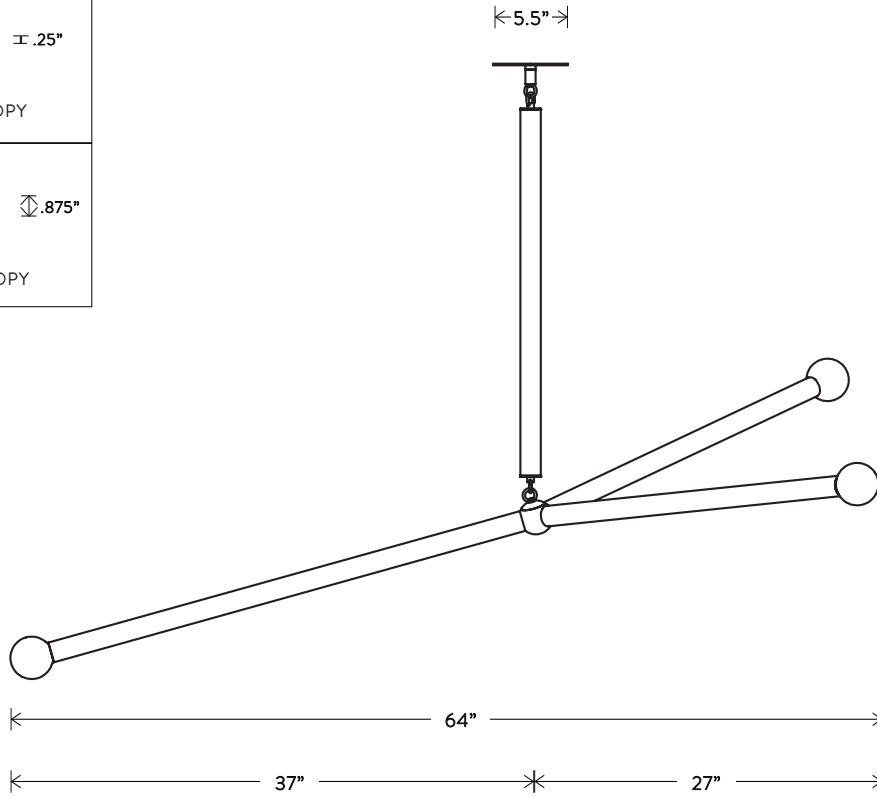

## ARROW™

LARGE

THE REPRESENTATION OF AN ARROW IN ITS SIMPLEST FORM : A LINE SEGMENT WITH A TRIANGLE AFFIXED TO ONE END. THE TRAJECTORY OF THE ARROW IS DETERMINED BY WEIGHTS THAT REMAIN HIDDEN WITHIN THE FIXTURE. BRASS WITH OPTIONAL HAND-WRAPPED CALFSKIN OR MATTE PYTHON DETAIL.

A P P A R A T U S

↑  
FIXED  
HEIGHT  
TO ORDER

\*  
~10-12"  
↓

# ARROW™

LARGE

DIMENSIONS: 36" W, 64" L

HEIGHT TO ORDER

INCLUDES UP TO 60"

MINIMUM HEIGHT 15"

NOTE: ONLY OVERALL FIXTURE HEIGHT 21" AND ABOVE WILL INCLUDE LEATHER ON TOP STEM

APPROXIMATE WEIGHT: 30 LBS

# ARROW™

SMALL

FIXED  
HEIGHT  
TO ORDER

~7-9"

25"

DIMENSIONS: 25" W, 42" L

HEIGHT TO ORDER

INCLUDES UP TO 60"