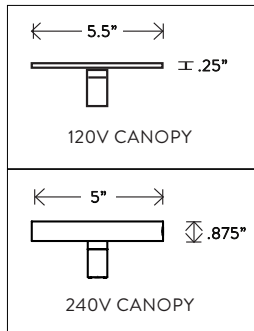

# ARROW™

LARGE

DIMENSIONS: 36" W, 64" L

HEIGHT TO ORDER

INCLUDES UP TO 60"

MINIMUM HEIGHT 15"

NOTE: ONLY OVERALL FIXTURE HEIGHT 21" AND ABOVE WILL INCLUDE LEATHER ON TOP STEM

APPROXIMATE WEIGHT: 30 LBS

## ARROW™

SMALL

THE REPRESENTATION OF AN ARROW IN ITS SIMPLEST FORM: A LINE SEGMENT WITH A TRIANGLE AFFIXED TO ONE END. THE TRAJECTORY OF THE ARROW IS DETERMINED BY WEIGHTS THAT REMAIN HIDDEN WITHIN THE FIXTURE. BRASS WITH OPTIONAL HAND-WRAPPED CALFSKIN OR MATTE PYTHON DETAIL.

# ARROW™

SMALL

FIXED  
HEIGHT  
TO ORDER

~7-9"

25"

DIMENSIONS: 25" W, 42" L

HEIGHT TO ORDER

INCLUDES UP TO 60"