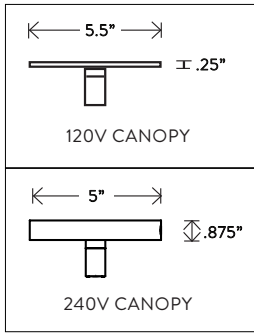

## ARROW™

LARGE

THE REPRESENTATION OF AN ARROW IN ITS SIMPLEST FORM : A LINE SEGMENT WITH A TRIANGLE AFFIXED TO ONE END. THE TRAJECTORY OF THE ARROW IS DETERMINED BY WEIGHTS THAT REMAIN HIDDEN WITHIN THE FIXTURE. BRASS WITH OPTIONAL HAND-WRAPPED CALFSKIN OR MATTE PYTHON DETAIL.

A P P A R A T U S

↑  
FIXED  
HEIGHT  
TO ORDER

\*  
~10-12"  
↓

# ARROW™

LARGE

DIMENSIONS: 36" W, 64" L

HEIGHT TO ORDER

INCLUDES UP TO 60"

MINIMUM HEIGHT 15"

NOTE: ONLY OVERALL FIXTURE HEIGHT 21" AND ABOVE WILL INCLUDE LEATHER ON TOP STEM

APPROXIMATE WEIGHT: 30 LBS

# ARROW™

SMALL

FIXED  
HEIGHT  
TO ORDER

~7-9"

25"

DIMENSIONS: 25" W, 42" L

HEIGHT TO ORDER

INCLUDES UP TO 60"