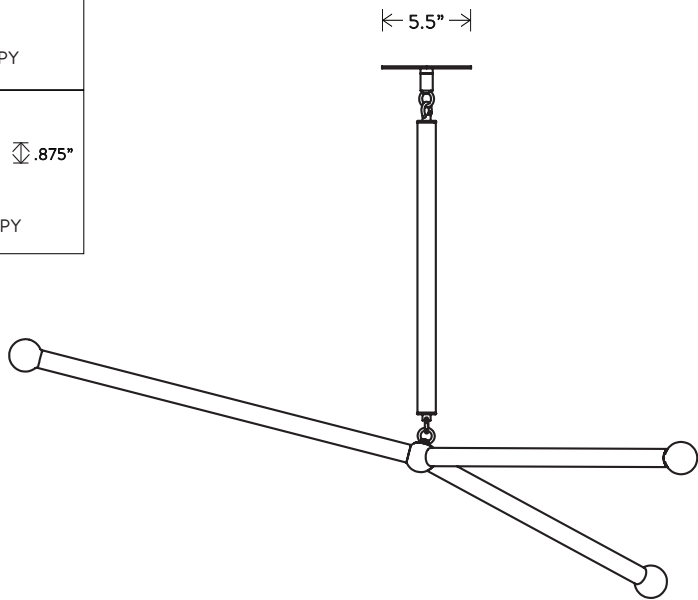

# ARROW™

LARGE

DIMENSIONS: 36" W, 64" L

HEIGHT TO ORDER

INCLUDES UP TO 60"

MINIMUM HEIGHT 15"

NOTE: ONLY OVERALL FIXTURE HEIGHT 21" AND ABOVE WILL INCLUDE LEATHER ON TOP STEM

APPROXIMATE WEIGHT: 30 LBS

## ARROW™

SMALL

THE REPRESENTATION OF AN ARROW IN ITS SIMPLEST FORM: A LINE SEGMENT WITH A TRIANGLE AFFIXED TO ONE END. THE TRAJECTORY OF THE ARROW IS DETERMINED BY WEIGHTS THAT REMAIN HIDDEN WITHIN THE FIXTURE. BRASS WITH OPTIONAL HAND-WRAPPED CALFSKIN OR MATTE PYTHON DETAIL.

# ARROW™

SMALL

FIXED  
HEIGHT  
TO ORDER

~7-9"

25"

DIMENSIONS: 25" W, 42" L

HEIGHT TO ORDER

INCLUDES UP TO 60"