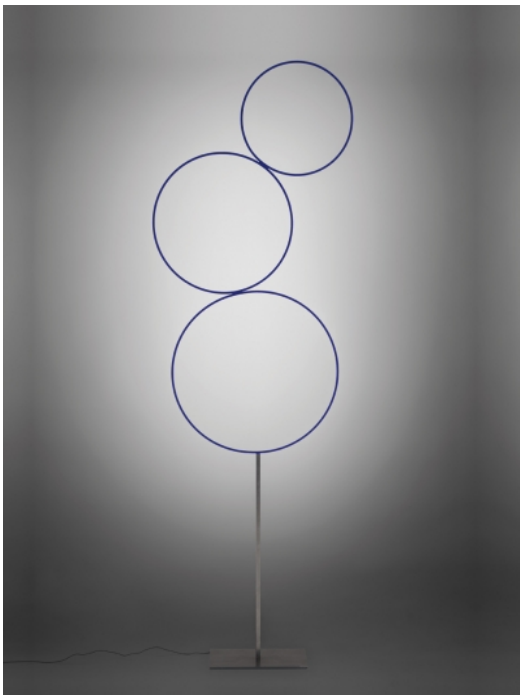

## SORRY GIOTTO 3

Standing lamp

---

### Materials

rough iron base and structure,  
blue hand painted copper rings.

### LED

16x1W,  
Warm White (2800 °K): 1440 lm.

### Dimensions

Ø 60, 50, 40 cm. Base 35x20 cm, H 220  
cm.