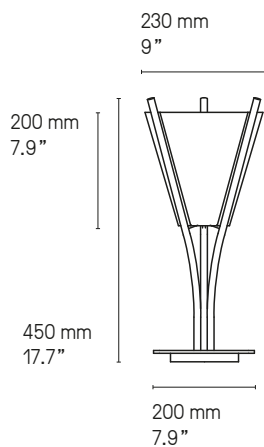

Finitions Finishes	Laiton satiné SB Satin brass	Graphite satiné SG Satin graphite	Nickel satiné SN Satin nickel	Cuivre satiné SC Satin copper
	Laiton poli PB Polished brass	Graphite poli PG Polished graphite	Nickel poli PN Polished nickel	Cuivre poli PC Polished copper

Abat-jour Lampshade	Duke	Chinette blanche White chinette

Matériaux Material	Laiton massif Solid Brass	Abat-jour tissu Textile lampshade	Câble textile noir (longueur ≈ 2 m) Black textile cable (length ≈ 79")

Source Lamping	Lampadaire – Floor lamp			
	1 x E27 205 W max. Ampoule non fournie 1 x E27 205 W max. Bulb not included	Variateur à pied Foot operated dimmer	Variation* Dimming*	
	1 x E26 type A 100 W. Bulb not included	Foot operated switch		
	Lampe de table – Table lamp			
1 x E27 60 W max. Ampoule non fournie 1 x E27 60 W max. Bulb not included	Interrupteur sur câble Cable switch			
1 x E26 type A 60 W. Bulb not included	Cable switch			

Designer Émilie Cathelineau

* Les luminaires variables nécessitent l'utilisation d'ampoules compatibles avec la variation
All dimmable light fixture require the use of compatible bulbs

Curve lampe de table – Table lamp

Lampe de table – Table lamp Curve SB