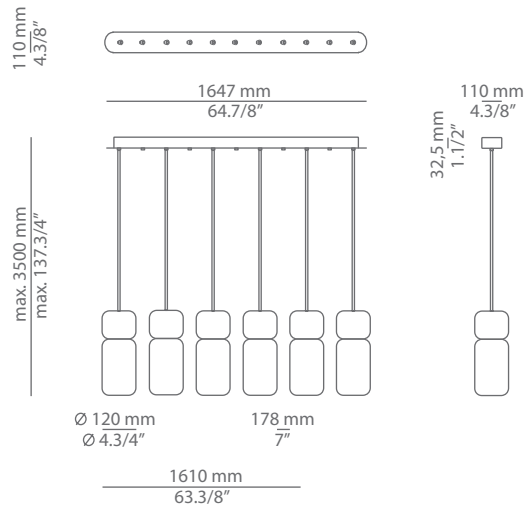

Code	Composition includes
L165.6 pila	1 linear canopy 113415XX7 6 units of T-3555C-W - Add up to 5 additional Pila
	<table border="0"> <tr> <td>Canopy</td> <td>Finish</td> </tr> <tr> <td>26 BLK Black</td> <td>56 BLK Black</td> </tr> <tr> <td>71 WH White</td> <td>74 WH White</td> </tr> <tr> <td></td> <td>CUSTOM</td> </tr> </table>