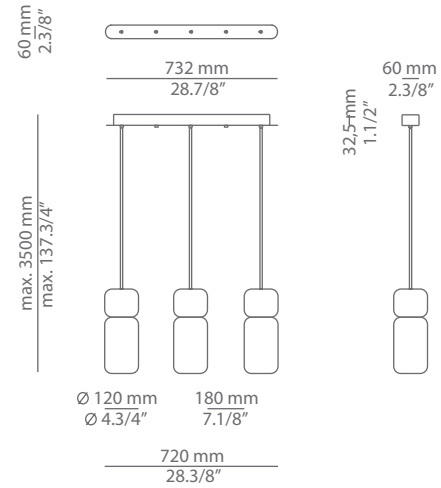

PILA T-3555C

suspension

Date	Type
Project	
Location	
Model #	Quantity
Specifier	

Many possible configurations with T-3555C-W

Code	Composition includes
L73.3 pila	1 linear canopy 113415XX1 3 units of T-3555C-W - Add up to 2 additional Pila
	<table border="0"> <tr> <td>Canopy</td> <td>Finish</td> </tr> <tr> <td>26 BLK Black</td> <td>56 BLK Black</td> </tr> <tr> <td>71 WH White</td> <td>74 WH White</td> </tr> <tr> <td></td> <td>CUSTOM</td> </tr> </table>