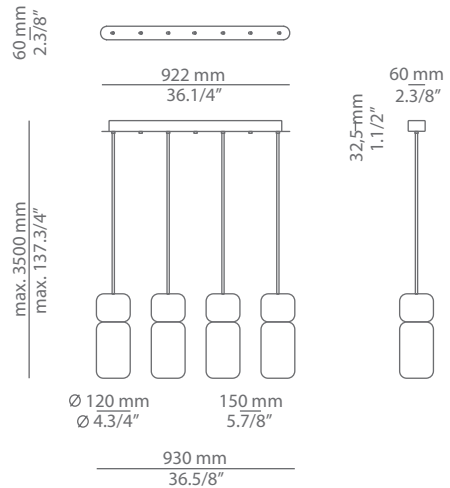

Code	Composition includes
L92.4 pila	1 linear canopy 113415XX3 4 units of T-3555C-W - Add up to 4 additional Pila
	<table border="0"> <tr> <td>Canopy</td> <td>Finish</td> </tr> <tr> <td>26 BLK Black</td> <td>56 BLK Black</td> </tr> <tr> <td>71 WH White</td> <td>74 WH White</td> </tr> <tr> <td></td> <td>CUSTOM</td> </tr> </table>