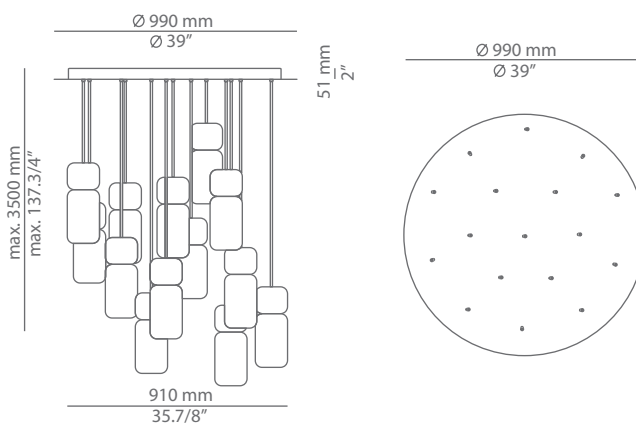

Code	Composition includes
■ R100.13 pila	■ 1 round canopy 113415XX5 ■ 13 units of T-3555C-W ■ Add up to 4 additional Pila <table border="1"> <thead> <tr> <th colspan="2">Canopy</th> <th colspan="2">Finish</th> </tr> </thead> <tbody> <tr> <td>■ 26 BLK</td> <td>Black</td> <td>■ 56 BLK</td> <td>Black</td> </tr> <tr> <td>■ 71 WH</td> <td>White</td> <td>■ 74 WH</td> <td>White</td> </tr> <tr> <td></td> <td></td> <td>■ CUSTOM</td> <td></td> </tr> </tbody> </table>