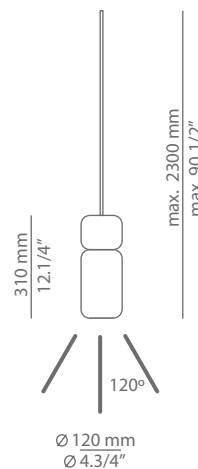

## Ordering information

Code	Lamp
■ T-3555C-W	■ LED 10W (2700K / Ang 120° / >80 CRI) <span style="color: green;">A+</span> 230V (included) / Typ* 850 lumens Dimmable Triac

Finish	
■ 56 BLK	Black
■ 74 WH	White
■ CUSTOM	