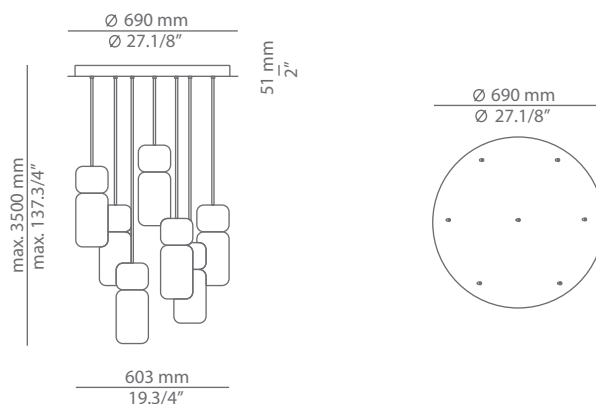

Code	Composition includes
■ R70.7 pila	■ 1 round canopy 113415XX4 ■ 7 units of T-3555C-W <table border="1"> <thead> <tr> <th colspan="2">Canopy</th> <th colspan="2">Finish</th> </tr> </thead> <tbody> <tr> <td>■ 26 BLK</td> <td>Black</td> <td>■ 56 BLK</td> <td>Black</td> </tr> <tr> <td>■ 71 WH</td> <td>White</td> <td>■ 74 WH</td> <td>White</td> </tr> <tr> <td></td> <td></td> <td>■ CUSTOM</td> <td></td> </tr> </tbody> </table>