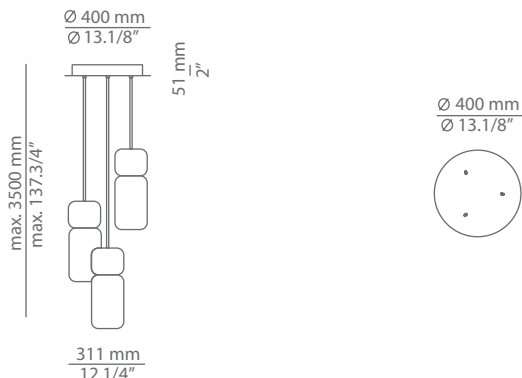

PILA T-3555C

suspension

Date	Type
Project	
Location	
Model #	Quantity
Specifier	

Code	Composition includes
■ R40.3 pila	■ 1 round canopy 113415XX6 ■ 3 units of T-3555C-W <table border="1"> <thead> <tr> <th colspan="2">Canopy</th> <th colspan="2">Finish</th> </tr> </thead> <tbody> <tr> <td>■ 26 BLK</td> <td>Black</td> <td>■ 56 BLK</td> <td>Black</td> </tr> <tr> <td>■ 71 WH</td> <td>White</td> <td>■ 74 WH</td> <td>White</td> </tr> <tr> <td></td> <td></td> <td>■ CUSTOM</td> <td></td> </tr> </tbody> </table>