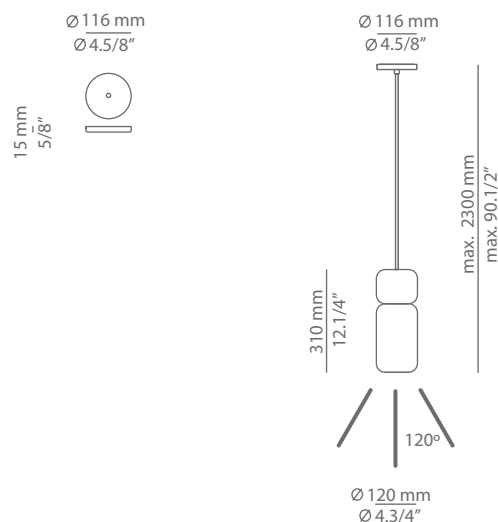

PILA

T-3555S / T-3555R

suspension

Date	Type
Project	
Location	
Model #	Quantity
Specifier	

Ordering information

Code	Lamp
■ T-3555S-W	■ LED 10W (2700K / Ang 120° / >80 CRI) A+ 230V (included) / Typ* 850 lumens Dimmable Triac

Canopy	
■ 26 BLK	Black
■ 71 WH	White

Finish	
■ 56 BLK	Black
■ 74 WH	White
■ CUSTOM	

Product includes

Code	Description
■ 113416XX0	■ 1 Canopy for 1 single pendant
■ T-3555C-W	■ 1 Pila pendant