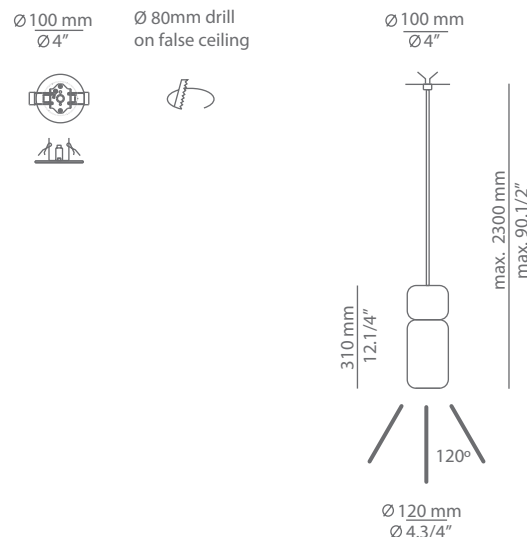

Product includes

Code	Description
■ 113302XX0	■ 1 Cable entry disk false ceiling
■ T-3555C-W	■ 1 Pila pendant