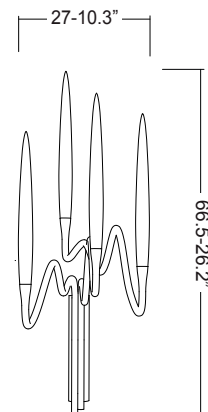

Weight and packagings