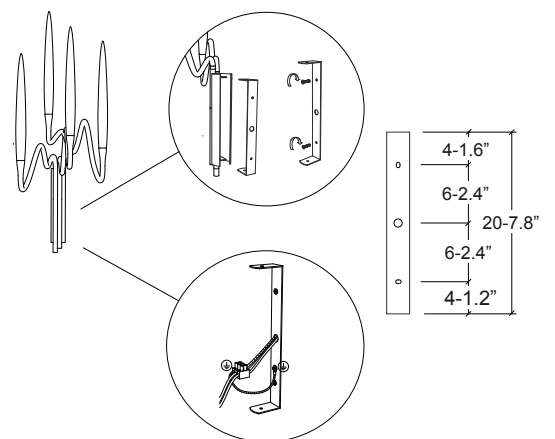

IL PEZZO **3** *Wall Sconce*

Inspired by Arabic calligraphic art and the icon of the classical candelabrum is Il Pezzo 3, a collection of lamps with a hand-forged brass structure and elegant "candles" crafted from hand-blown crystal. The candles are illuminated by an ultra-modern LED source creating a sophisticated and romantic light. Each lamp is numbered and hides its own identity stamp that seals and guarantees the authenticity and uniqueness.

Available Finishes

Specifications

Il Pezzo 3 Wall Sconce	27 cm/10.3" - 4 x LED light
Diffusers	crystal
Light source - EU	LED light - dimmable - 374 lumens
Light source - US	LED light - dimmable - 274 lumens each
Dimming	230v Triac dimmable drivers
Light color	2.700°K (warm)
Color accuracy	CRI > 90
Total LED light output - EU	1.496 lumens (approx 75 halogen watts)
Total LED light output - US	1.096 lumens (approx 55 halogen watts)
Total power consumption - EU	13 watts
Total power consumption - US	9 watts
Electric	Available for European (230v) or US (110v) electric. All electric equipment and ceiling canopy are included.

Cleaning instructions

Clean with a soft dry or slightly damp cloth. Do not use solvents. Always switch off the electricity supply before cleaning.

Weight and packagings

IL PEZZO **3** *Wall Sconce*

Inspired by Arabic calligraphic art and the icon of the classical candelabrum is Il Pezzo 3, a collection of lamps with a hand-forged brass structure and elegant "candles" crafted from hand-blown crystal. The candles are illuminated by an ultra-modern LED source creating a sophisticated and romantic light. Each lamp is numbered and hides its own identity stamp that seals and guarantees the authenticity and uniqueness.