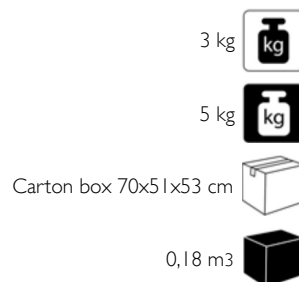

Weight and packagings