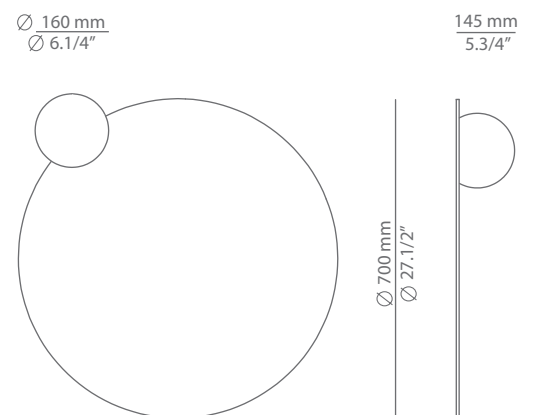

CIRC

wall light

A-3706 / A-3706A

Date	Type
Project	
Location	
Model #	Quantity
Specifier	

Description

Illuminated round plain mirror with an integrated dimmable LED providing direct and indirect light. Possibility to incorporate a demister system. Glass shade.

Pictures above might not show the specified dimensions or material. They are for illustration purposes only.

Ordering information

Product Code	Lamp	Finish
A-3706	LED 10W (led included) F (2700K / Ang 120° / >90 CRI) 230V / Typ* 730 lumens / Dimmable Triac / Glass shade	☐ 00 PLAIN Colourless ☐ CUSTOM
A-3706A	LED 10W (led included) F (2700K / Ang 120° / >90 CRI) 230V / Typ* 730 lumens / Dimmable Triac / Glass shade Mirror with demister system	☐ 00 PLAIN Colourless ☐ CUSTOM

Product includes

Code	Description
A-3706	1 Circ wall light (only without demister system)
A-3706A	1 Circ wall light (only with demister system)
113702001	1 glass shade kit

SPECIAL REQUIREMENTS

Custom finishes and versions

Alternate lamping, versions and finishes available for projects. Consult our offices.

Special instructions