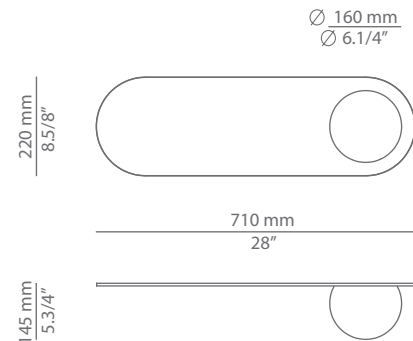

Product includes

Code	Description
A-3703	1 Circ wall light
113702001	1 glass shade kit

SPECIAL REQUIREMENTS

Custom finishes and versions

Alternate lamping, versions and finishes available for projects. Consult our offices.

Special instructions

ESTILUZ, S.A.
Carretera d'Ogassa, s/n
17860 Sant Joan de les Abadesses
T+34 972 720 125
F+34 972 720 796

estiluz@estiluz.com
www.estiluz.com