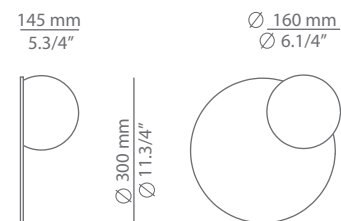

Product includes

Code	Description
A-3702	1 Circ wall light
113702001	1 glass shade kit

SPECIAL REQUIREMENTS

Custom finishes and versions

Alternate lamping, versions and finishes available for projects. Consult our offices.

Special instructions